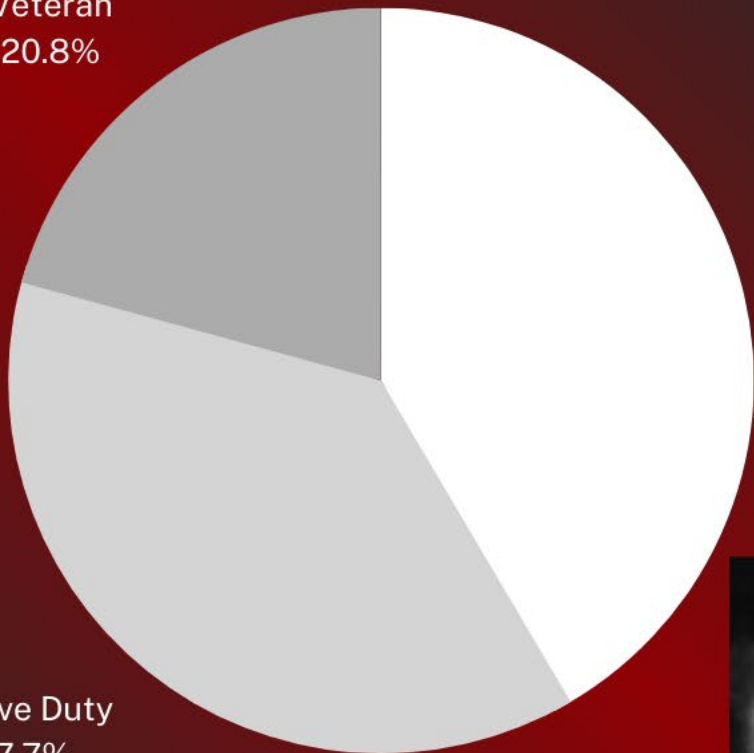

INTEGRITY
SERVICE
EXCELLENCE

Just One Veteran's Perspective

Veteran
20.8%

Active Duty
37.7%

Prior to Military Service
41.5%

1969
May

1992
6 January

2006
1st Enlisted EXO
MDG/CC